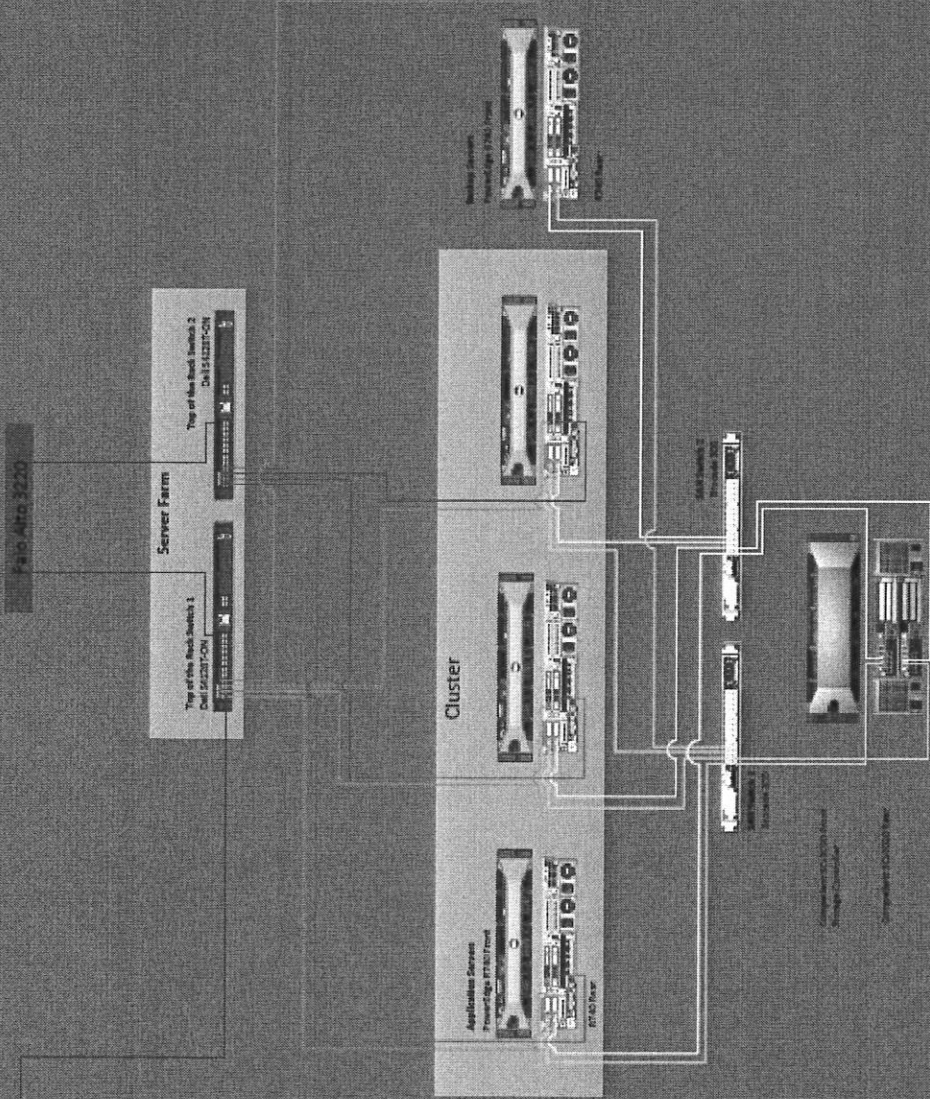

# Production Site - A Location (Clark Pampanga)

- Legend
- Server
  - MSB.1 Port 1 (PC)
  - MSB.2 Port 1 (PC)
  - MSB.3 Port 2 (SMB)
  - MSB.4 Port 2 (SMB - WAN Network)